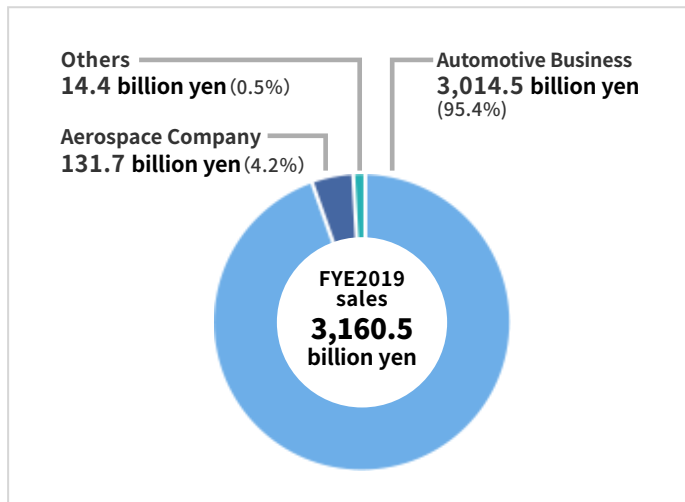

Corporate Overview (As of March 31, 2019)

| | |
|----------------------------|---|
| Name | SUBARU CORPORATION |
| Established | July 15, 1953 |
| Paid-in Capital | 153,800 million yen |
| Number of Employees | 34,200 (Consolidated) 15,274 (Non-consolidated) |
| Head Office | Ebisu Subaru Bldg. 1-20-8, Ebisu, Shibuya-ku, Tokyo 150-8554 Main Listed Number: +81-3-6447-8000 |
| Sales | 3,160.5 billion yen (Consolidated) 1,929.8 billion yen (Non-consolidated) |
| Operating Income | 195.5 billion yen (Consolidated) 79.8 billion yen (Non-consolidated) |
| Ordinary Income | 196.2 billion yen (Consolidated) 82.6 billion yen (Non-consolidated) |
| Net Income | 147.8 billion yen (Consolidated) 68.0 billion yen (Non-consolidated) |

* The figures from “Sales” through “Net Income” are of FYE2019.

FYE2019 Sales by Division/Company

Trends in Sales

Trends in Sales Volume

Trends in the Number of Employees

Note: Effective from FYE March 2019, the Company changed its accounting policy. (In the new method, sales incentives are deducted from sales.) The new policy has been retroactively applied to FYE March 2018 results.