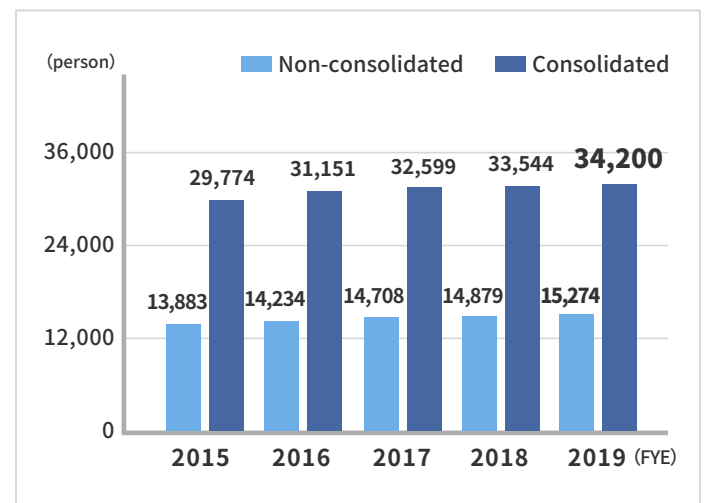

Corporate Overview (As of March 31, 2019)

| | |
|----------------------------|---|
| Name | SUBARU CORPORATION |
| Established | July 15, 1953 |
| Paid-in Capital | 153,800 million yen |
| Number of Employees | 34,200 (Consolidated) 15,274 (Non-consolidated) |
| Head Office | Ebisu Subaru Bldg. 1-20-8, Ebisu, Shibuya-ku, Tokyo 150-8554 Main Listed Number: +81-3-6447-8000 |
| Sales | 3,160.5 billion yen (Consolidated) 1,929.8 billion yen (Non-consolidated) |
| Operating Income | 195.5 billion yen (Consolidated) 79.8 billion yen (Non-consolidated) |
| Ordinary Income | 196.2 billion yen (Consolidated) 82.6 billion yen (Non-consolidated) |
| Net Income | 147.8 billion yen (Consolidated) 68.0 billion yen (Non-consolidated) |

* The figures from “Sales” through “Net Income” are of FYE2019.

FYE2019 Sales by Division/Company

Trends in Sales

Trends in Sales Volume

Trends in the Number of Employees

Note: Effective from FYE March 2019, the Company changed its accounting policy. (In the new method, sales incentives are deducted from sales.) The new policy has been retroactively applied to FYE March 2018 results.