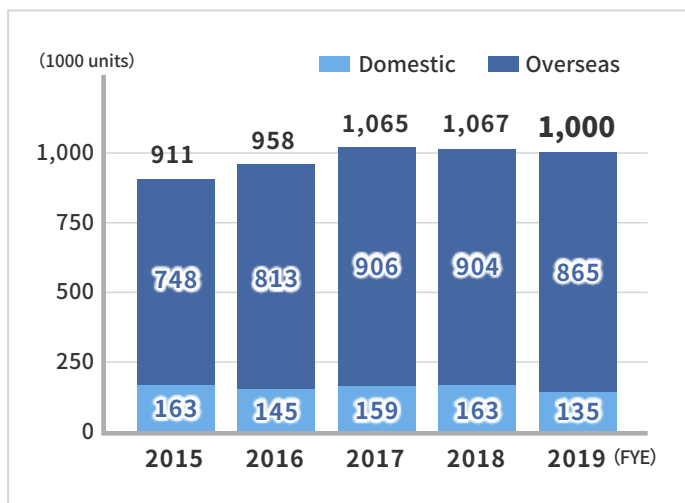

Corporate Overview (As of March 31, 2019)

| | |
|----------------------------|---|
| Name | SUBARU CORPORATION |
| Established | July 15, 1953 |
| Paid-in Capital | 153,800 million yen |
| Number of Employees | 34,200 (Consolidated) 15,274 (Non-consolidated) |
| Head Office | Ebisu Subaru Bldg. 1-20-8, Ebisu, Shibuya-ku, Tokyo 150-8554 Main Listed Number: +81-3-6447-8000 |
| Sales | 3,160.5 billion yen (Consolidated) 1,929.8 billion yen (Non-consolidated) |
| Operating Income | 195.5 billion yen (Consolidated) 79.8 billion yen (Non-consolidated) |
| Ordinary Income | 196.2 billion yen (Consolidated) 82.6 billion yen (Non-consolidated) |
| Net Income | 147.8 billion yen (Consolidated) 68.0 billion yen (Non-consolidated) |

* The figures from “Sales” through “Net Income” are of FYE2019.

FYE2019 Sales by Division/Company

Trends in Sales

Trends in Sales Volume

Trends in the Number of Employees

Note: Effective from FYE March 2019, the Company changed its accounting policy. (In the new method, sales incentives are deducted from sales.) The new policy has been retroactively applied to FYE March 2018 results.