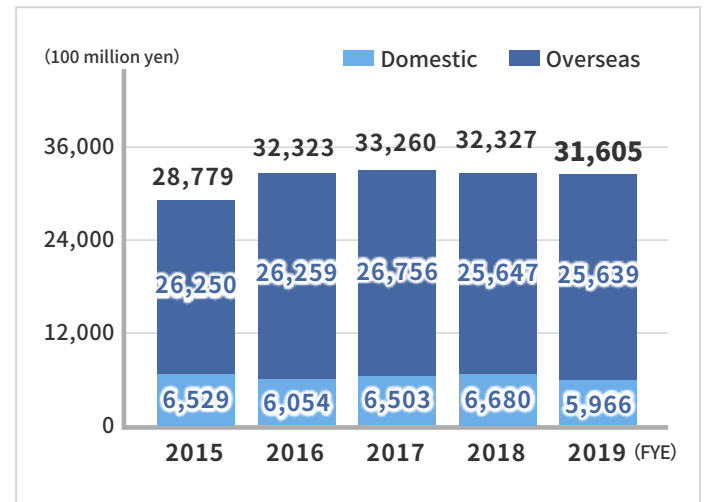

Corporate Overview (As of March 31, 2019)

| | |
|----------------------------|---|
| Name | SUBARU CORPORATION |
| Established | July 15, 1953 |
| Paid-in Capital | 153,800 million yen |
| Number of Employees | 34,200 (Consolidated) 15,274 (Non-consolidated) |
| Head Office | Ebisu Subaru Bldg. 1-20-8, Ebisu, Shibuya-ku, Tokyo 150-8554 Main Listed Number: +81-3-6447-8000 |
| Sales | 3,160.5 billion yen (Consolidated) 1,929.8 billion yen (Non-consolidated) |
| Operating Income | 195.5 billion yen (Consolidated) 79.8 billion yen (Non-consolidated) |
| Ordinary Income | 196.2 billion yen (Consolidated) 82.6 billion yen (Non-consolidated) |
| Net Income | 147.8 billion yen (Consolidated) 68.0 billion yen (Non-consolidated) |

* The figures from “Sales” through “Net Income” are of FYE2019.

FYE2019 Sales by Division/Company

Trends in Sales

Trends in Sales Volume

Trends in the Number of Employees

Note: Effective from FYE March 2019, the Company changed its accounting policy. (In the new method, sales incentives are deducted from sales.) The new policy has been retroactively applied to FYE March 2018 results.