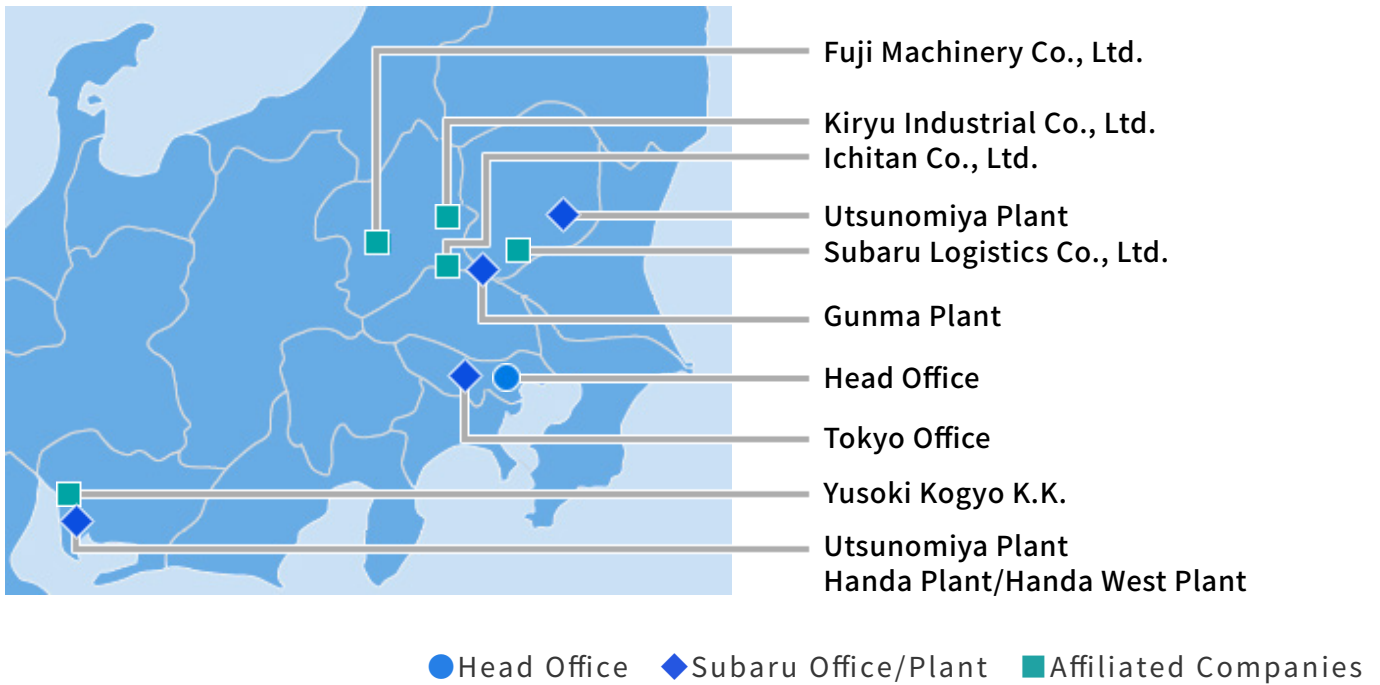

Main Business Sites

Subaru and Its Domestic Affiliated Companies

> Fuji Machinery Co., Ltd. ☐	> Kiryu Industrial Co., Ltd. ☐	> Ichitan Co., Ltd. ☐
Utsunomiya Plant*	> Subaru Logistics Co., Ltd. ☐	Gunma Plant
Head Office	Tokyo Office	> Yusoki Kogyo K.K. ☐
Utsunomiya Plant		
Handa Plant/Handa West Plant		

> Please see here for more details of domestic affiliated companies.